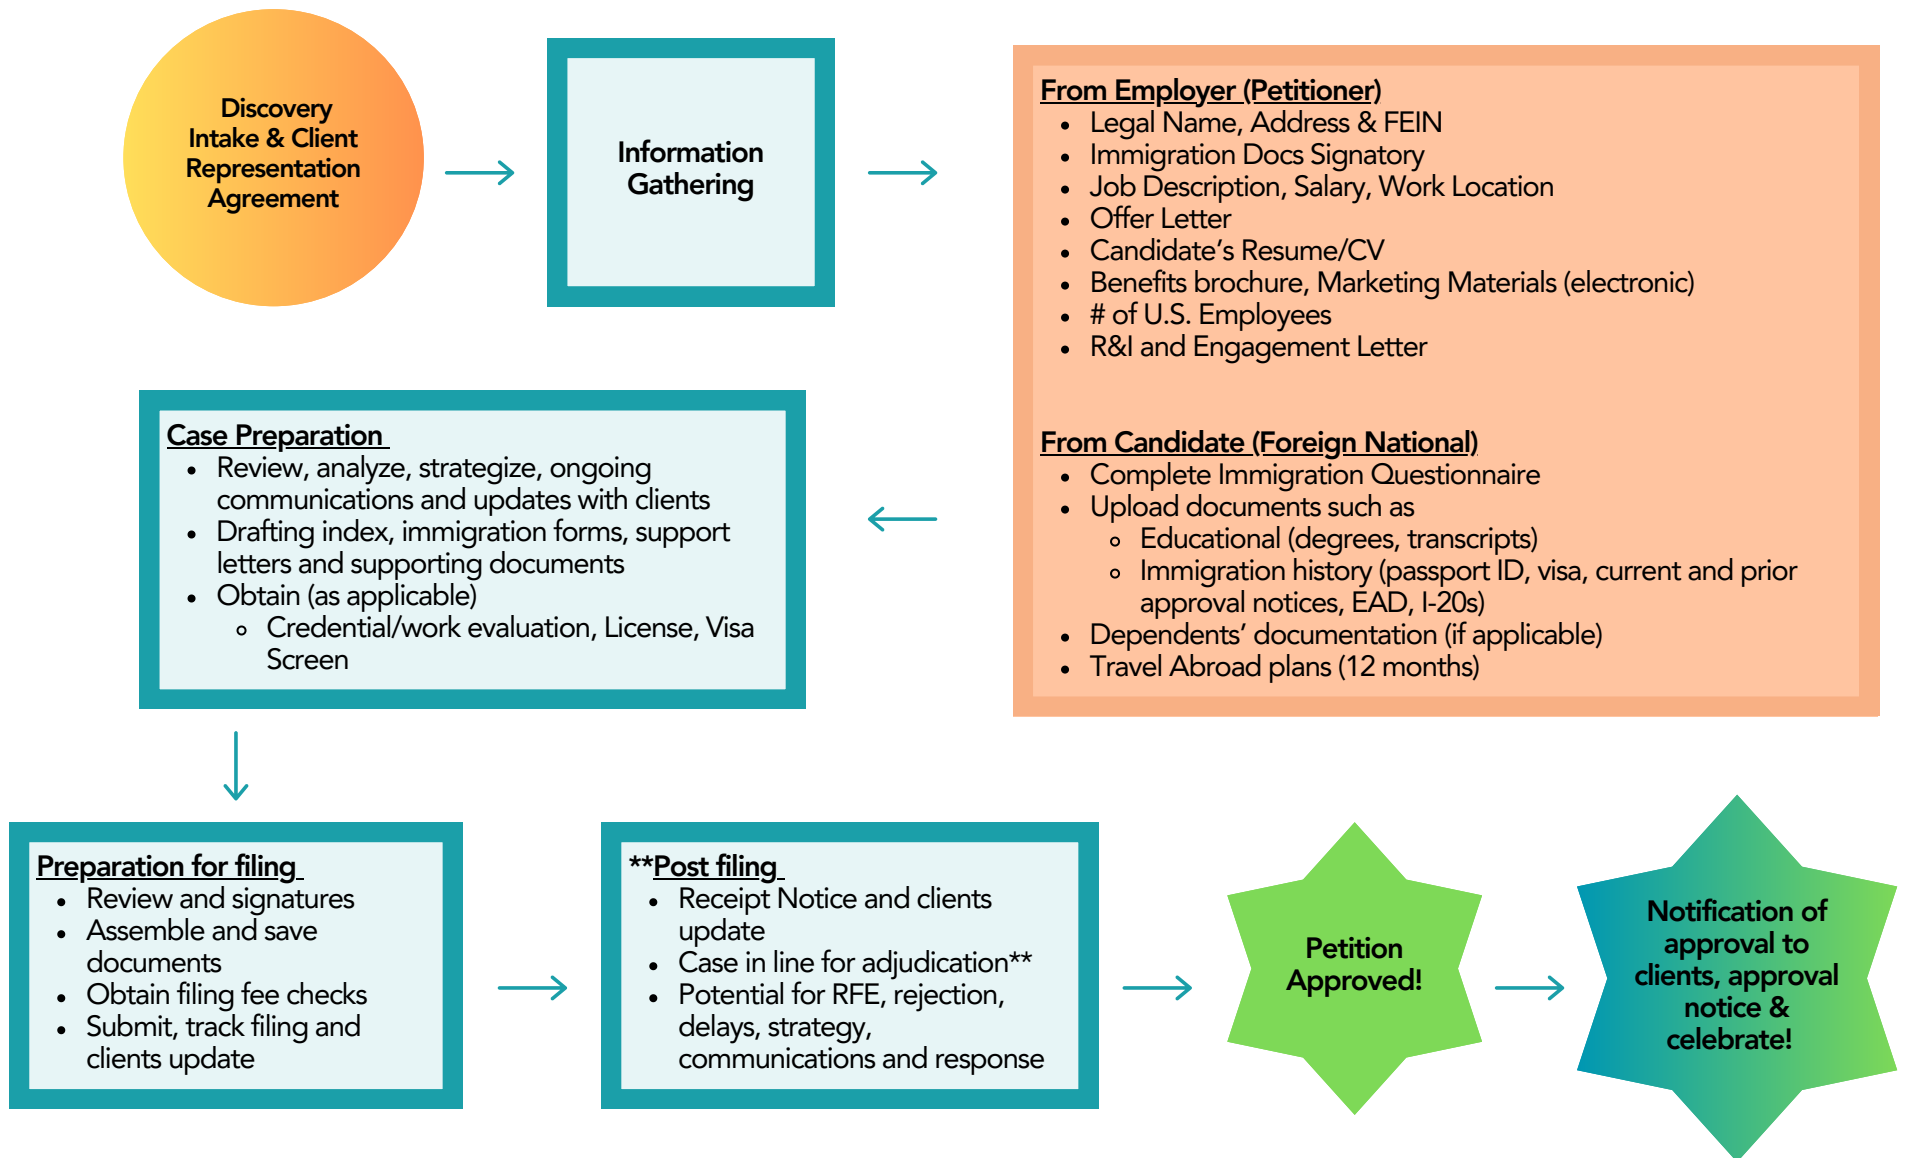

# CORPORATE IMMIGRATION WORK VISA PROCESS FLOWCHART

\*\* The average processing times are approx. 6-8 months. Premium processing times are 15 business days with additional Government fee.

**Disclaimer:** This material is not intended to substitute as legal advice. This is a general outline to facilitate understanding of the work visa process. Some cases like L-1, O-1, TN and others require additional information and steps.